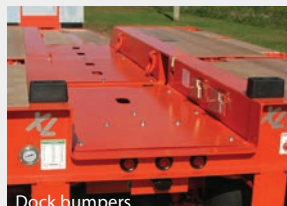

Dock bumpers

POPULAR OPTIONS

Wood cover for flip
Additional spring brakes
Paint to match trailer
Dock bumpers

3rd Tail light package
Aluminum milled/polished wheels
Many more available