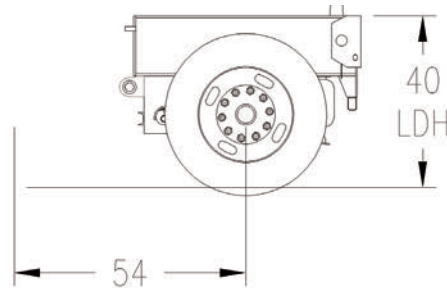

XL FLIP AXLE

XL 24 FA
CAPACITY: 24,000 LB OVERALL
OAW: 102"

SPECS

STANDARD SPECS

T-1 FLANGE, 80K WEB
(2) FLAG HOLDERS

WHEELS AND TIRES

8.25 X 22.5 STEEL RIMS
255 / 70R / 22.5 TIRES

SUSPENSION

25,000 LB AIR RIDE

AXLES

(1) 25,000 LB NOMINAL
77½" TRACKING
54" SPACING
HUB PILOT, OUTBOARD DRUMS
16½ X 7" BRAKES
LIMIT CHAINS

LIGHTING

D.O.T. APPROVED 12V SEALED
GROTE HARNESS
RUBBER MOUNTED LED LIGHTS
(1) CLEARANCE LIGHT PER SIDE
7 POLE ELECTRICAL SOCKET
2 TAIL LIGHT PACKAGE WITH
ALUMINUM COVER

NEW INDUSTRY-LEADING PAINT PROCESS

1 YEAR WARRANTY
BLACK, IH RED, OR NEW CAT YELLOW
AIR & ELECTRIC DONE AFTER PAINT